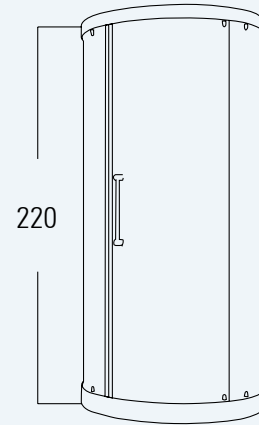

Product Specifications

- * Acrylic body + ceiling + wall
- * 6 mm tempered glass cabin
- * Chromium-plated brass cabin connectors
- * Shampoo shelf
- * special 4-way-mixer
- * 10-piece - Chromium-plated-brass shock jets
- * Top shower
- * 3-function hand shower and shower column
- * Seat and Shower siphon
- * Steam fan unit
- * Top light
- * Fan
- * Radio + memory

Wing Plus

Ø : 100 cm

h : 220 cm

Ürün Özellikleri

- * Akrilik gövde + tavan + duvarlar
- * 6 mm Temper cam kabin
- * Princi üzeri krom kapli kabin baglanti parçaları
- * Şampuanlık
- * 4 yollu özel batarya
- * 10 Jetli princi üzeri krom kapli şok dus
- * Tepe duşu
- * 3 Fonksiyonlu elduşu ve asansörü
- * Iroco aksami (ızgara+oturak+raf+jet aynaları)
- * Duş sifonu
- * Buhar ünitesi
- * Tepe lambası
- * Fan
- * Radyo + hafıza

Product Specifications

- * Acrylic body + ceiling + wall
- * 6 mm tempered glass cabin
- * Chromium-plated brass cabin connectors
- * Shampoo shelf
- * Special 4-way-mixer
- * 10-piece - Chromium-plated-brass shock jets
- * Top shower
- * 3-function hand shower and shower column
- * Iroco accesories(grid-seat-shelves-jet mirrors)
- * Shower siphon
- * Top light
- * Fan
- * Radio + memory