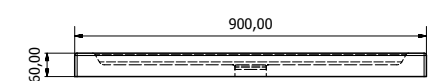

Arya

Kare Monoblok Duş Teknesi

Square Monoblock shower tray

h : 11 cm

80 x 80

90 x 90

100 x 100

Arya

Kare Flat Duş Teknesi

Square Flat shower tray

h : 6 cm

80 x 80

90 x 90

100 x 100