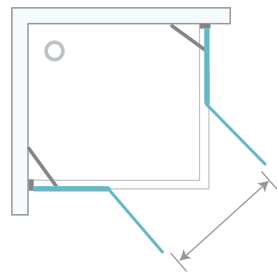

KATYA DUŞ TEKNESİ ÜZERİ NOKTA MENTEŞELİ KÖŞE GİRİŞLİ KABİN (iki sabit iki açılır)
Corner entrance cabin with butt hinge on shower tray (two fixed and two openable)

h : 190 cm

Alternatif Ölçüler (cm)
Alternative Dimensions (cm)

80 x 80
90 x 90
100 x 100