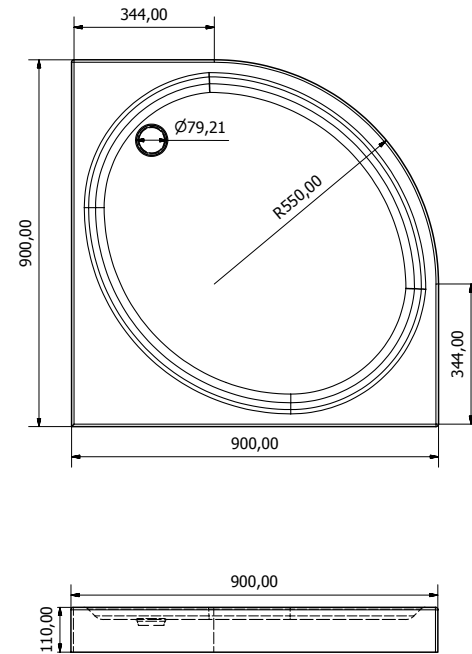

Oval Flat Duş Teknesi

Oval flat shower tray

h : 6 cm

80 x 80

90 x 90

100 x 100