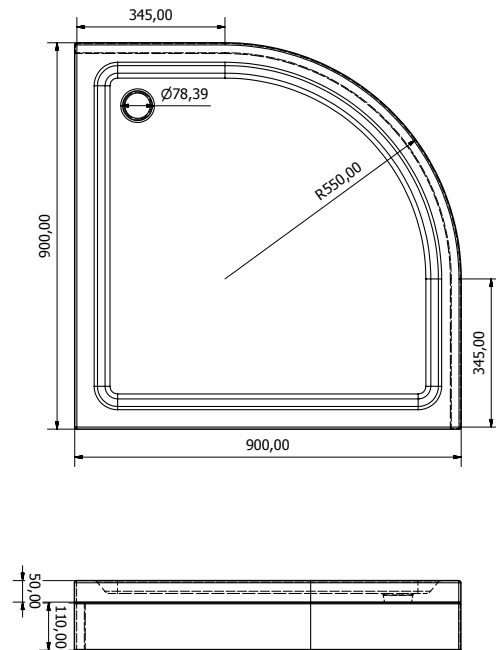

Maja

Oval Flat Duş Teknesi

Oval flat shower tray

h : 6 cm

80 x 80

90 x 90

100 x 100

Vega

Oval Oturmalı Duş Teknesi

Oval sitting shower tray

h : 17 cm

90 x 90

100 x 100

110 x 110

120 x 120