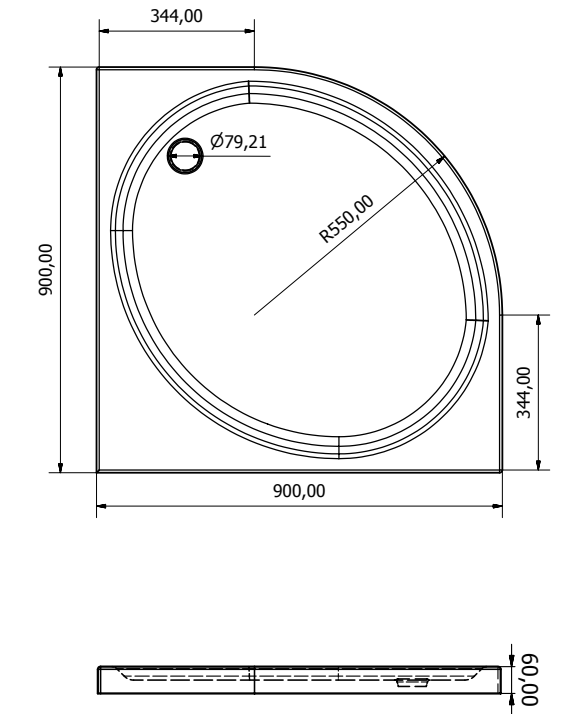

h : 6 cm

80 x 80

90 x 90

100 x 100

Oval Monoblok Duş Teknesi

Oval monoblock shower tray

h : 11 cm

80 x 80

90 x 90

100 x 100

Oval Flat Duş Teknesi

Oval flat shower tray

h : 6 cm

80 x 80

90 x 90

100 x 100