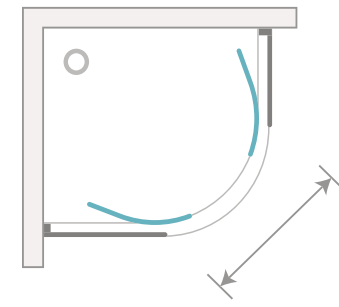

DAPNE

OVAL DUŞ TEKNESİ ÜZERİ KABİN (iki sabit iki kayar)
Cabin on oval shower tray (two fixed and two sliding)

h : 180-190 cm

Alternatif Ölçüler (cm) Alternative Dimensions (cm)

- 70 x 70
- 80 x 80
- 90 x 90
- 100 x 100
- 110 x 110
- 120 x 120