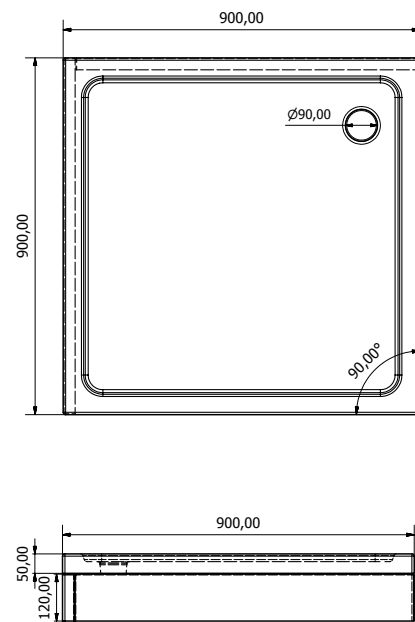

Shower tray with asymmetric panel (Right-Left)

h : 17 cm

- 90 x 100
- 90 x 110
- 90 x 120
- 90 x 130

Aneto

Asimetrik Monoblok Duş Teknesi Sağ / Sol

Asymmetric monoblock shower tray (Right-Left)

h : 11 cm

80 x 90

90 x 100

90 x 110

90 x 120

90 x 130

Kare Panelli Duş Teknesi

Shower tray with square panel

h : 17 cm

70 x 70

80 x 80

90 x 90

100 x 100

Kare Monoblok Duş Teknesi

Square Monoblock shower tray

h : 11 cm

80 x 80

90 x 90

100 x 100

Sara

Kare Flat Duş Teknesi

Square Flat shower tray

h : 6 cm

80 x 80

90 x 90

100 x 100