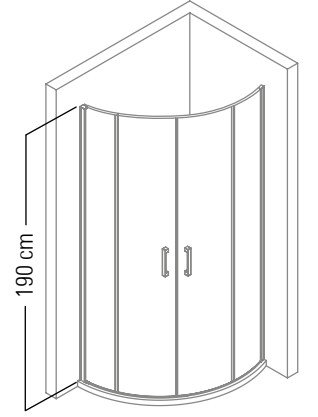

DAPNE

OVAL DUŞ TEKNESİ ÜZERİ KABİN (iki sabit iki kayar)
Cabin on oval shower tray (two fixed and two sliding)

h : 180-190 cm

Alternatif Ölçüler (cm) Alternative Dimensions (cm)

- 70 x 70
- 80 x 80
- 90 x 90
- 100 x 100
- 110 x 110
- 120 x 120