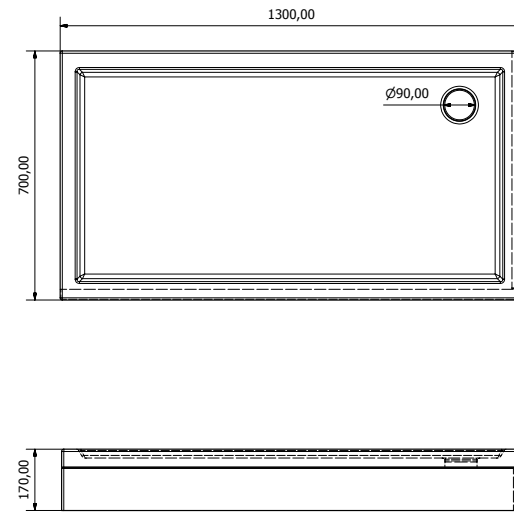

Hera

Dikdörtgen Panelli Duş Teknesi

Shower tray with rectangular panel

h : 17 cm

- | | |
|----------|----------|
| 75 x 90 | 70 x 130 |
| 70 x 90 | 70 x 140 |
| 70 x 100 | 70 x 150 |
| 70 x 110 | 70 x 160 |
| 70 x 120 | 70 x 170 |