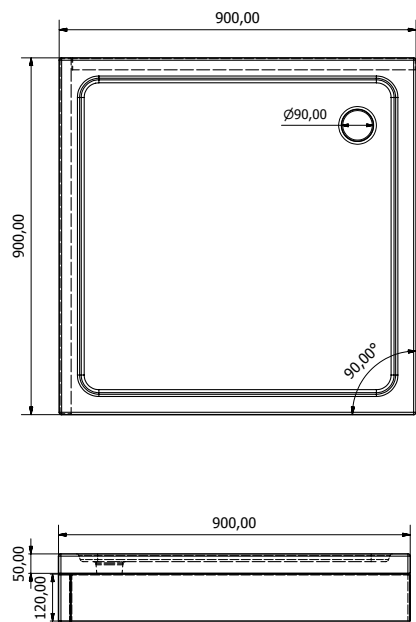

Kare Monoblok Duş Teknesi

Square Monoblock shower tray

h : 11 cm

80 x 80

90 x 90

100 x 100