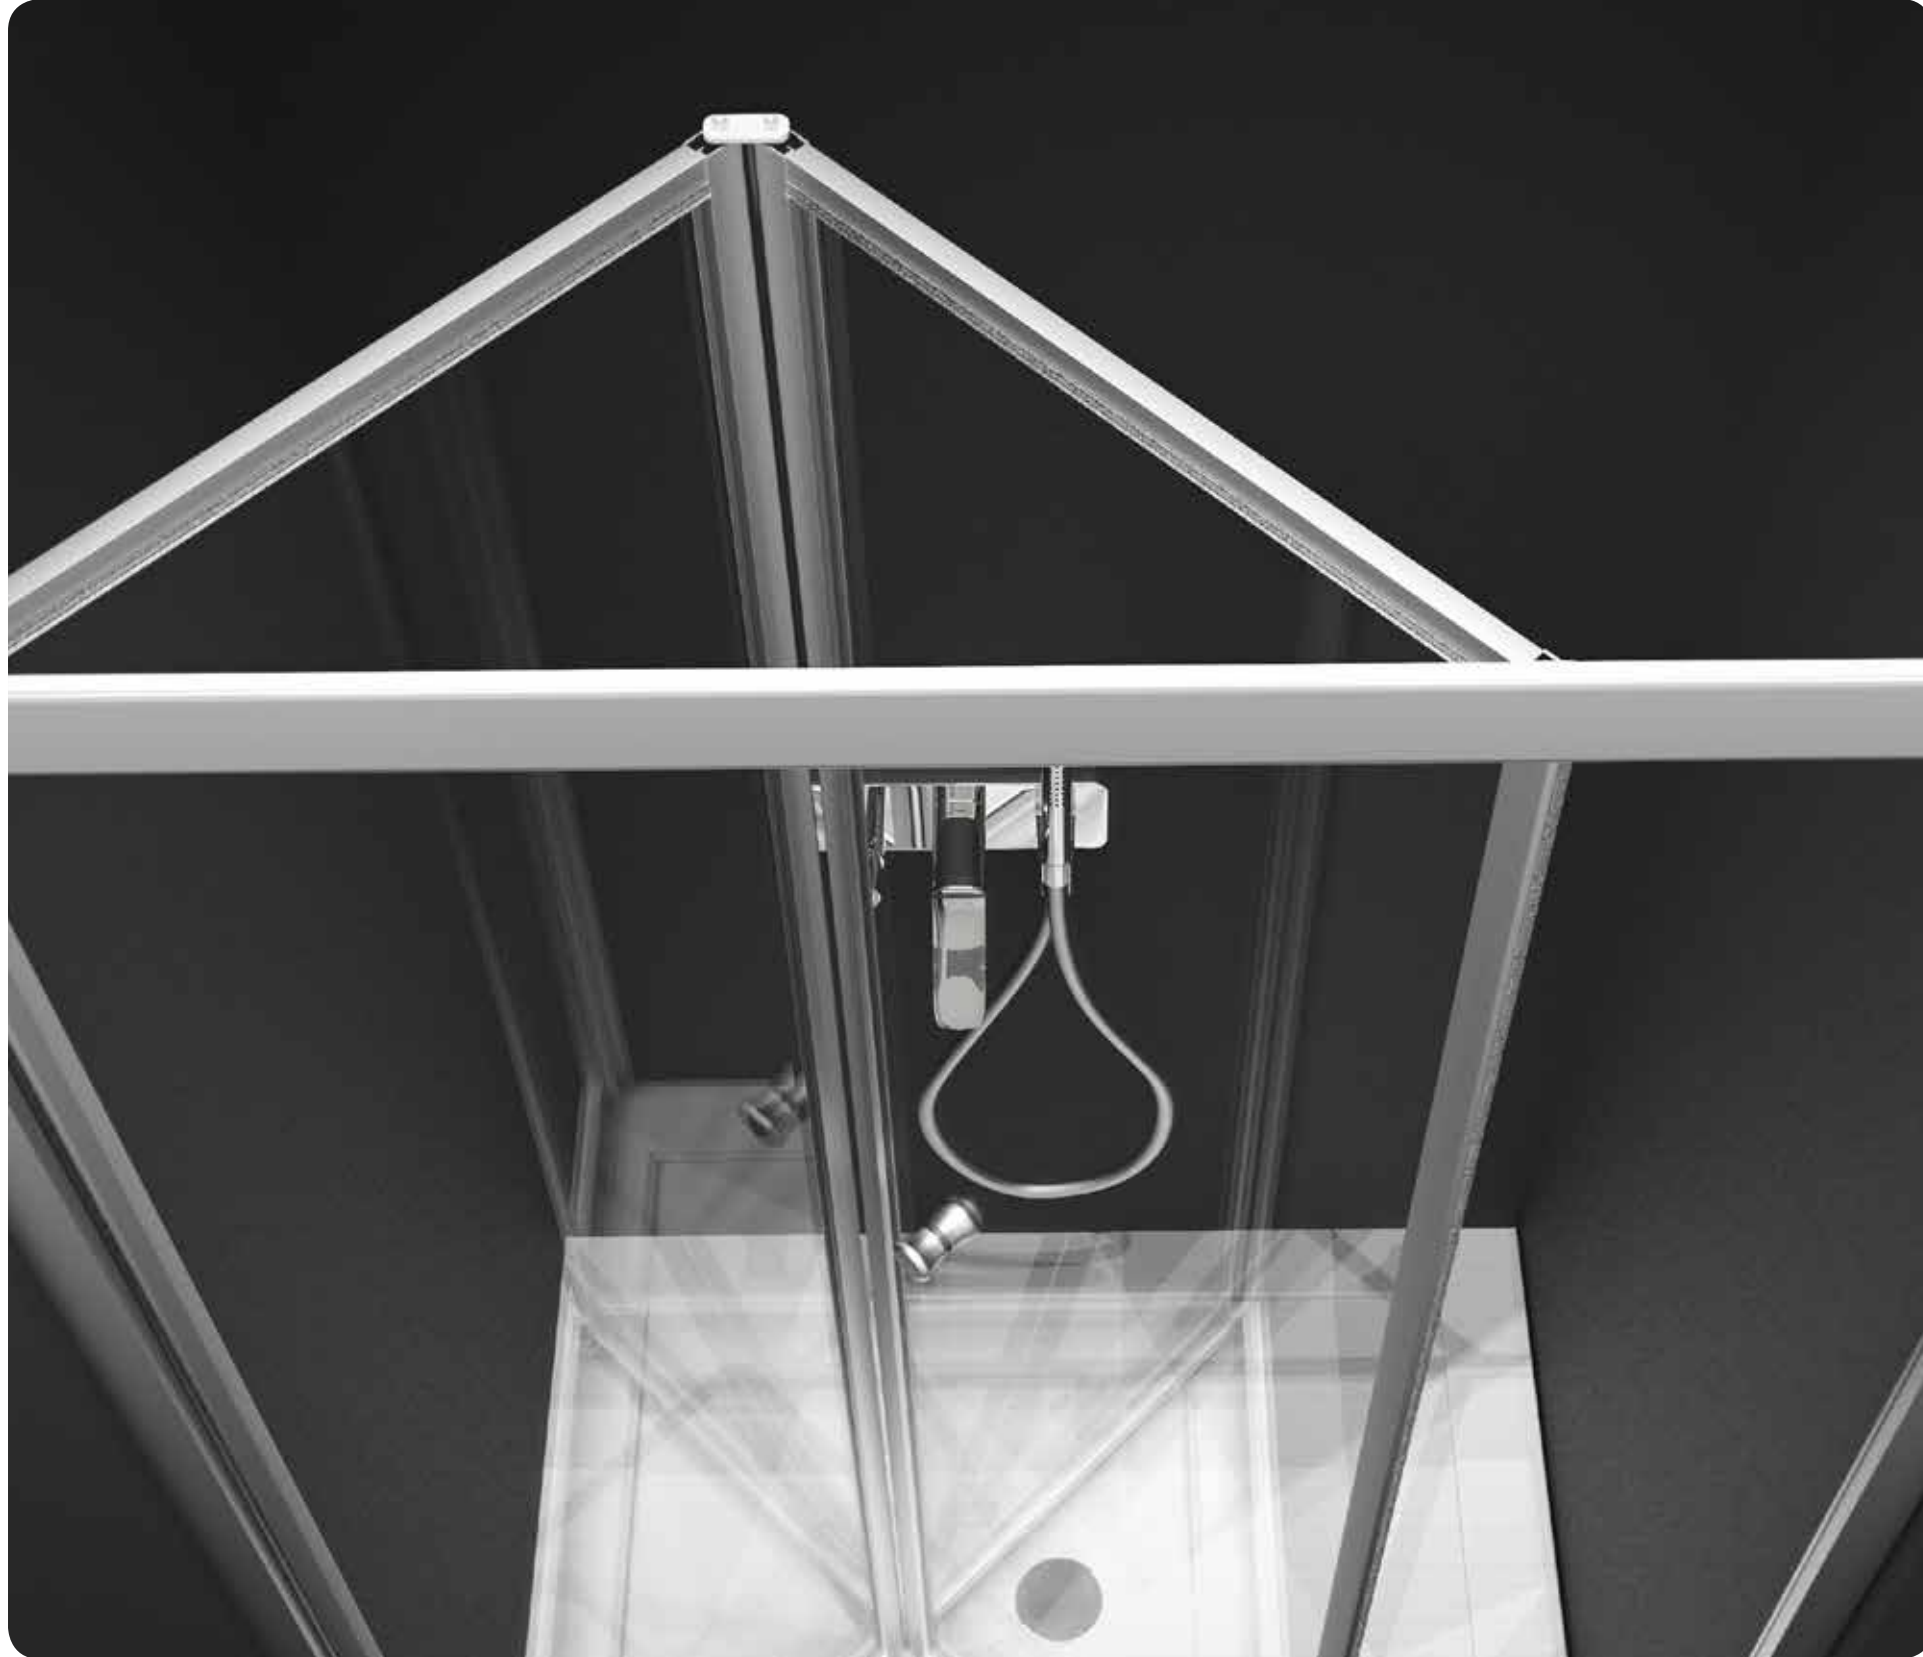

KATLANIR KABİN

TEKNE ÜSTÜ KATLANIR KABİN
TEKNE ÜSTÜ KATLANIR KABİN

h : 190 cm

Alternatif Ölçüler (cm)
Alternative Dimensions (cm)

- 60 - 70
- 71 - 80
- 81 - 90
- 91 - 100
- 101 - 110

Cam kalınlığı
Glass thickness
4 mm