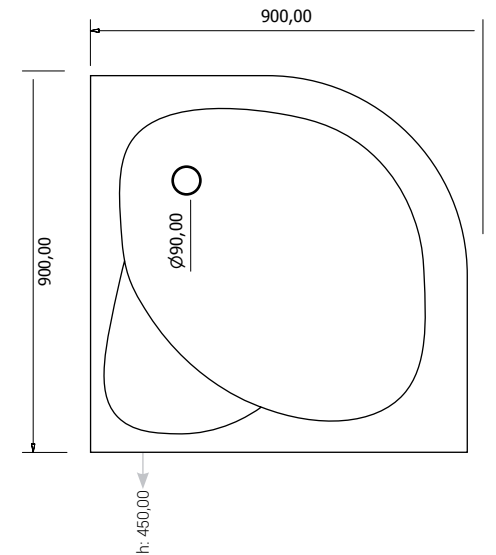

h : 11 cm

80 x 80

90 x 90

100 x 100

Maja

Oval Flat Duş Teknesi

Oval flat shower tray

h : 6 cm

80 x 80

90 x 90

100 x 100

Vega

Oval Oturmalı Duş Teknesi

Oval sitting shower tray

h : 17 cm

90 x 90

100 x 100

110 x 110

120 x 120

Aneto
Asimetrik Panelli Duş Teknesi Sağ / Sol

Shower tray with asymmetric panel (Right-Left)

h : 17 cm

- 80 x 100
- 80 x 110
- 80 x 120
- 80 x 130

Aneto
Asimetrik Panelli Duş Teknesi Sağ / Sol

Shower tray with asymmetric panel (Right-Left)

h : 17 cm

- 90 x 100
- 90 x 110
- 90 x 120
- 90 x 130

Aneto

Asimetrik Monoblok Duş Teknesi Sağ / Sol

Asymmetric monoblock shower tray (Right-Left)

h : 11 cm

80 x 90